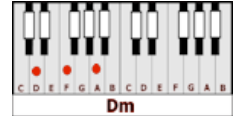

## GUITAR / KEYBOARD CHORDS:

**Am**=xo221o

**Em**=o22ooo

**G**=320oo3

**Dm**=xxo231

(No intro – acapella until first chord)

**Am Em – G - Am**  
Ain't no sunshine when she's gone.

**Am Em G Am**  
It's not warm when she's away.