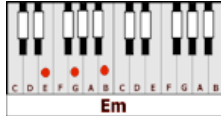

## GUITAR / KEYBOARD CHORDS:

**Am**=xo221o

**Em**=o22ooo

**G**=320oo3

**Dm**=xxo231

(No intro – acapella until first chord)

**Am Em – G - Am**  
Ain't no sunshine when she's gone.

**Am Em G Am**  
It's not warm when she's away.

**Em Dm**  
Ain't no sunshine when she's gone, and this house just ain't no home,  
**Am Em – G - Am**  
Anytime..she goes away.

(there are 26 "I know"s, all are a capella)

**BREAK: And I know, I know, I know, I know, I know**

**Am Em – G - Am**  
**But ain't no sunshine when she's gone**

Am Em - G - Am  
But ain't no sunshine when she's gone

Am Em - G - Am  
only darkness every day.

Em Dm  
Ain't no sunshine when she's gone, and this house just ain't no home